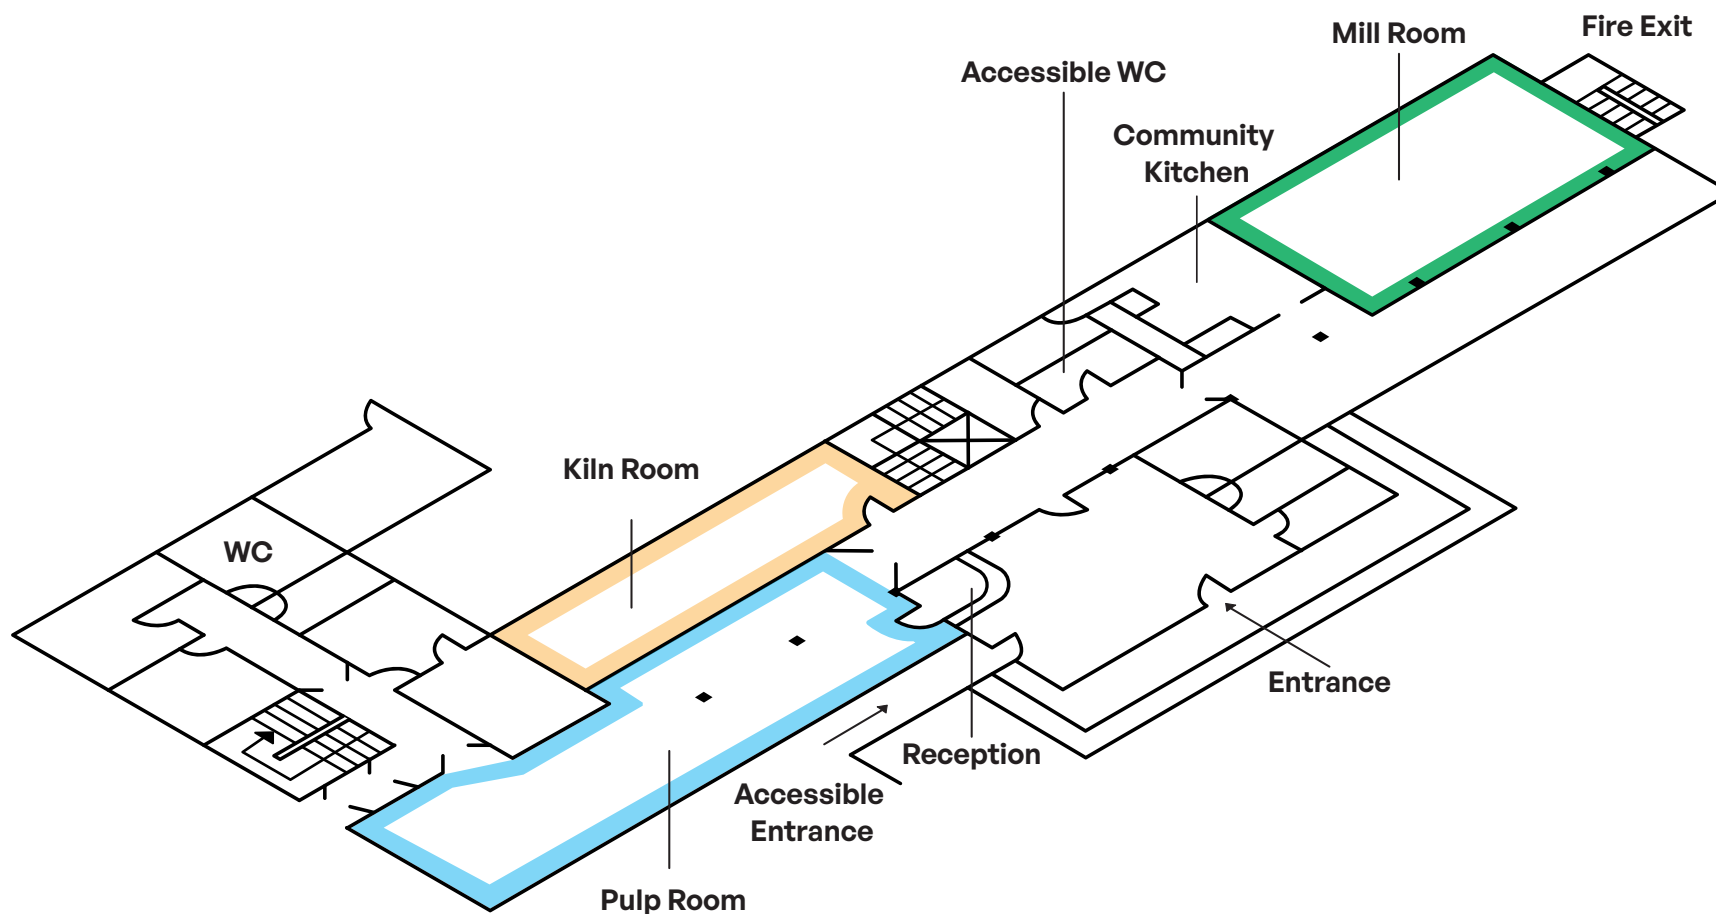

Hireable Rooms at St Anne's House

Floor plans

St Anne's House
St Anne's Rd
BS4 4AB, Bristol

www.stanneshouse.org
[@bricksbristol](https://twitter.com/bricksbristol)
stannes@bricksbristol.org

15.40m

7m

Floor Plan SCALE 1:100

Ground Floor
Mill Room

19m

4.5m

Floor Plan SCALE 1:100

Ground Floor
Pulp Room