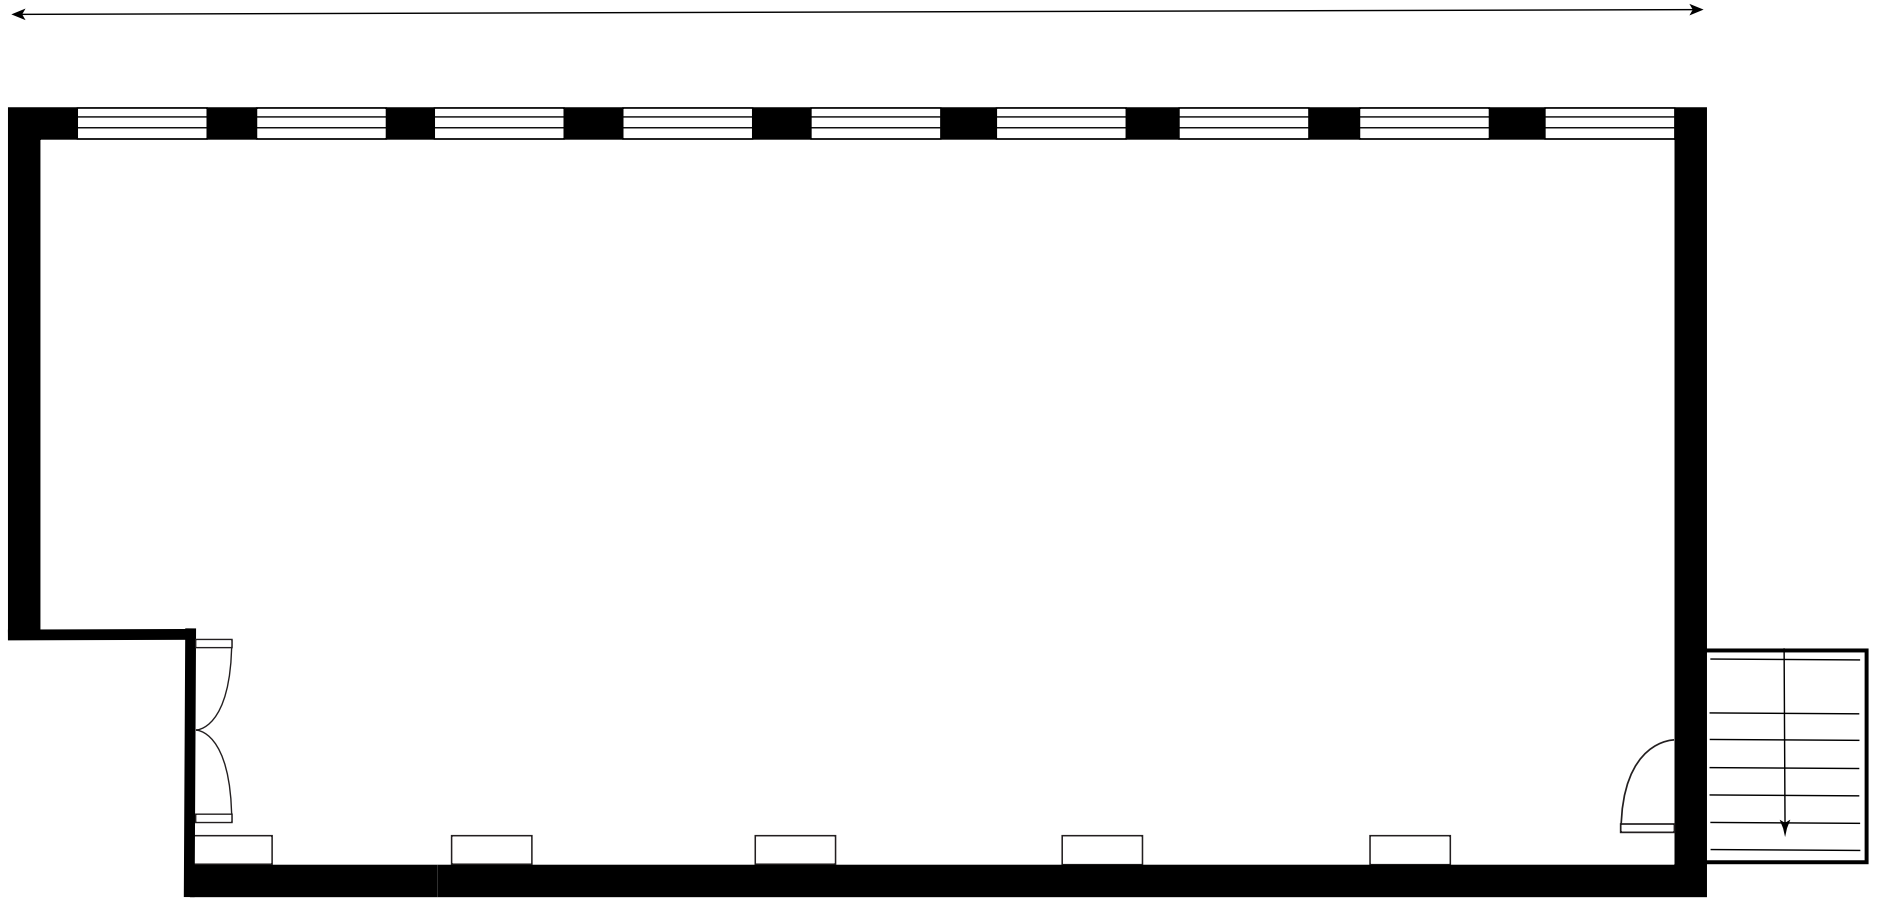

Hireable Rooms at St Anne's House

Floor plans

St Anne's House
St Anne's Rd
BS4 4AB, Bristol

www.stanneshouse.org
[@bricksbristol](https://twitter.com/bricksbristol)
stannes@bricksbristol.org

15.40m

7m

Floor Plan SCALE 1:100

Ground Floor
Mill Room

19m

4.5m

Floor Plan SCALE 1:100

Ground Floor
Pulp Room