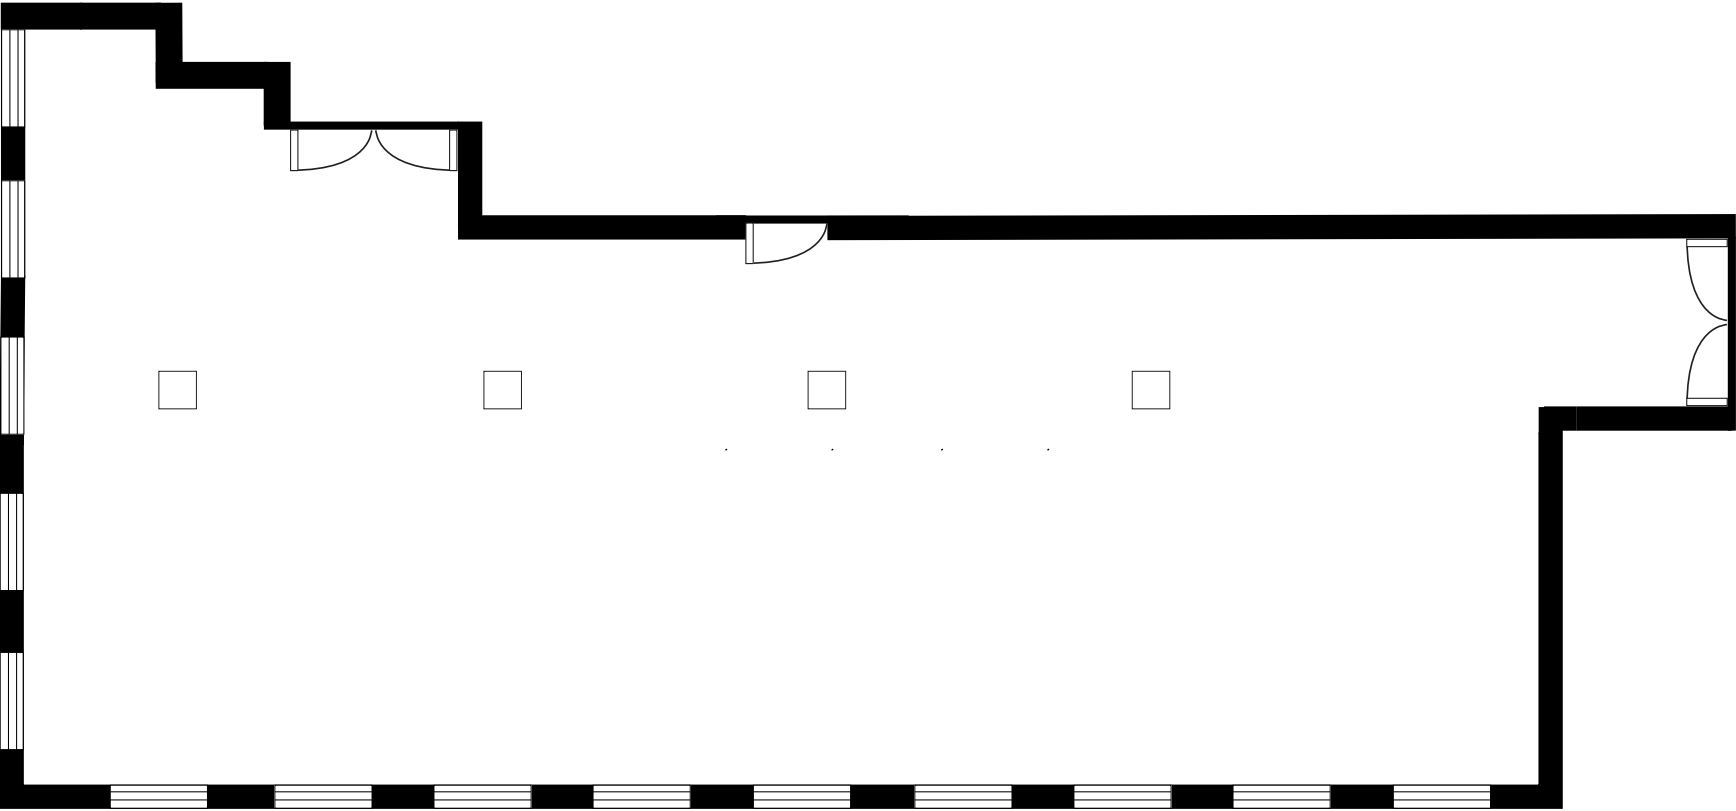

Hireable Rooms at St Anne's House

Floor plans

St Anne's House
St Anne's Rd
BS4 4AB, Bristol

www.stanneshouse.org
[@bricksbristol](https://twitter.com/bricksbristol)
stannes@bricksbristol.org

15.40m

7m

Floor Plan SCALE 1:100

Ground Floor
Mill Room

19m

4.5m

Floor Plan SCALE 1:100

Ground Floor
Pulp Room